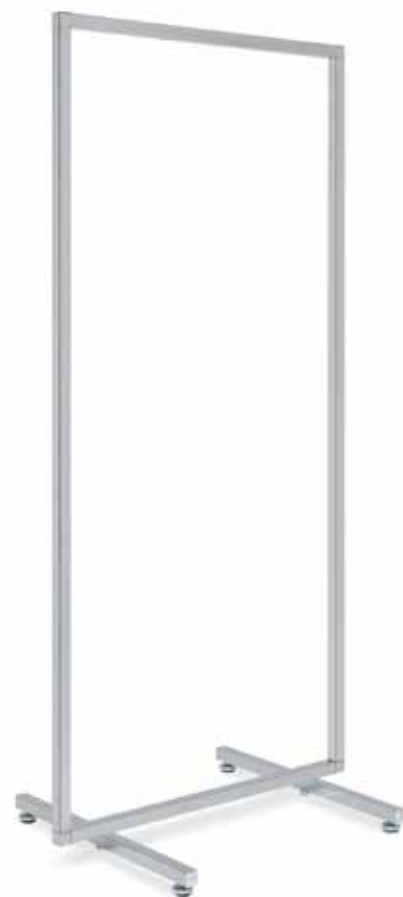

ATTREZZATURE PER NEGOZI - TUBO QUADRO DISPLAY UNITS - SQUARE TUBE

GONDOLE
Sets of shelves

ESPOSITORI E SPECCHIERE
Displays and Mirrors

BANCHI
Counters

08601C

Stender

Dimensioni: 71 x H 154 cm

Stand

Dimensions: 71 x H 154 cm

08603C

Stender

Dimensioni: 99 x H 154 cm

Stand

Dimensions: 99 x H 154 cm

08606C

Stender

Base in legno 119 x 40 cm - bianco lucido

Dimensioni: 119 x 40 x H 148 cm

Stand

Wooden base 119 x 40 cm - bright white

Dimensions: 119 x 40 x H 148 cm

08608C**Stender**

Base in legno 119 x 40 cm - bianco lucido
 Dimensioni: 119 x 40 x H 148 cm

Stand

Wooden base 119 x 40 cm - bright white
 Dimensions: 119 x 40 x H 148 cm

**08612C**

Piano superiore con attacchi
 per Art. 08606C - 08608C
 Bianco lucido 94 x 40 cm

*Upper shelf with fixing elements
 for Art. 08606C - 08608C
 Bright white 94 x 40 cm*