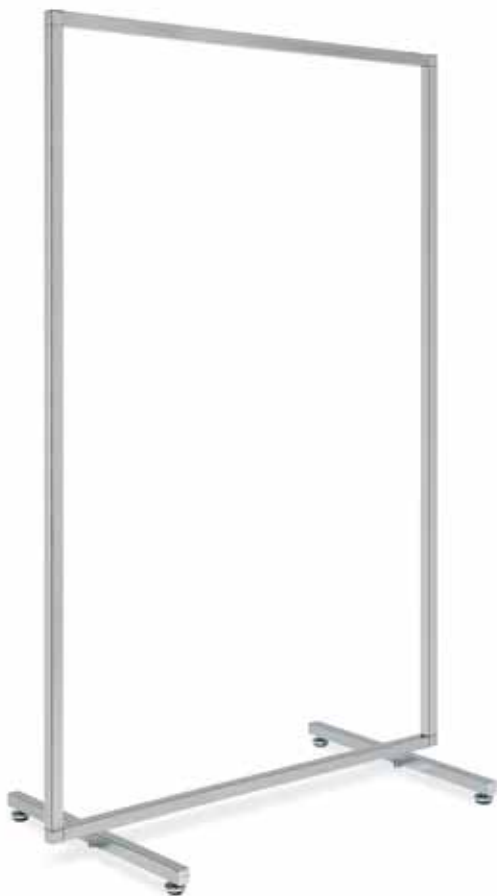

Dimensions: 71 x H 154 cm

08603C

Stender

Dimensioni: 99 x H 154 cm

Stand

Dimensions: 99 x H 154 cm

08606C

Stender

Base in legno 119 x 40 cm - bianco lucido

Dimensioni: 119 x 40 x H 148 cm

Stand

Wooden base 119 x 40 cm - bright white

Dimensions: 119 x 40 x H 148 cm

08608C**Stender**

Base in legno 119 x 40 cm - bianco lucido
 Dimensioni: 119 x 40 x H 148 cm

Stand

Wooden base 119 x 40 cm - bright white
 Dimensions: 119 x 40 x H 148 cm

**08612C**

Piano superiore con attacchi
 per Art. 08606C - 08608C
 Bianco lucido 94 x 40 cm

*Upper shelf with fixing elements
 for Art. 08606C - 08608C
 Bright white 94 x 40 cm*

Central set of shelves
with 1 white glass-shelf (99 x 40 cm) - pedestals with slots
Dimensions: 99 x 45 x H 152 cm

08626C

Gondola centrale
con 3 piani in cristallo acidato (99 x 40 cm) - piantane con asole
Dimensioni: 99 x 45 x H 152 cm