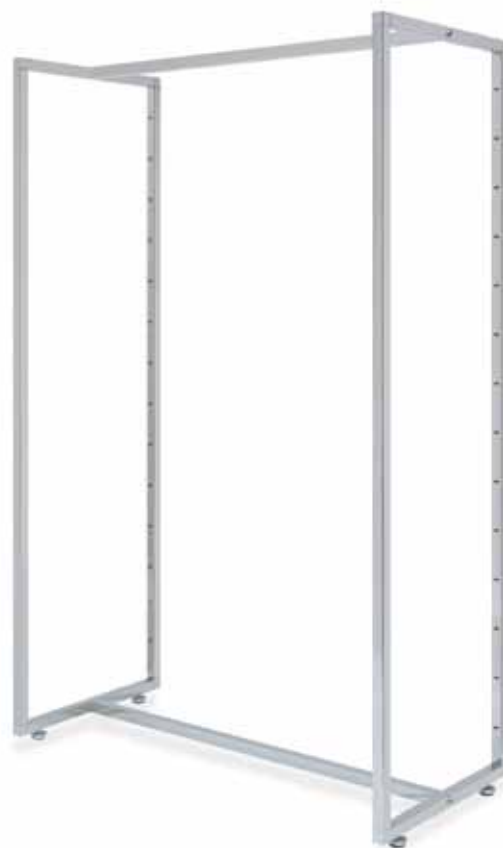

Base in legno 119 x 40 cm - bianco lucido

Dimensioni: 119 x 40 x H 148 cm

Stand

Wooden base 119 x 40 cm - bright white

Dimensions: 119 x 40 x H 148 cm

08608C**Stender**

Base in legno 119 x 40 cm - bianco lucido
 Dimensioni: 119 x 40 x H 148 cm

Stand

Wooden base 119 x 40 cm - bright white
 Dimensions: 119 x 40 x H 148 cm

**08612C**

Piano superiore con attacchi
 per Art. 08606C - 08608C
 Bianco lucido 94 x 40 cm

*Upper shelf with fixing elements
 for Art. 08606C - 08608C
 Bright white 94 x 40 cm*

Art. 08608C + 08612C

08622C

Gondola centrale
Piantane con asole
Dimensioni: 99 x 45 x H 152 cm

Central set of shelves
Pedestals with slots
Dimensions: 99 x 45 x H 152 cm

08624C

Gondola centrale
con 1 piano in cristallo acidato (99 x 40 cm) - piantane con asole
Dimensioni: 99 x 45 x H 152 cm

Central set of shelves
with 1 white glass-shelf (99 x 40 cm) - pedestals with slots
Dimensions: 99 x 45 x H 152 cm

08626C

Gondola centrale
con 3 piani in cristallo acidato (99 x 40 cm) - piantane con asole
Dimensioni: 99 x 45 x H 152 cm